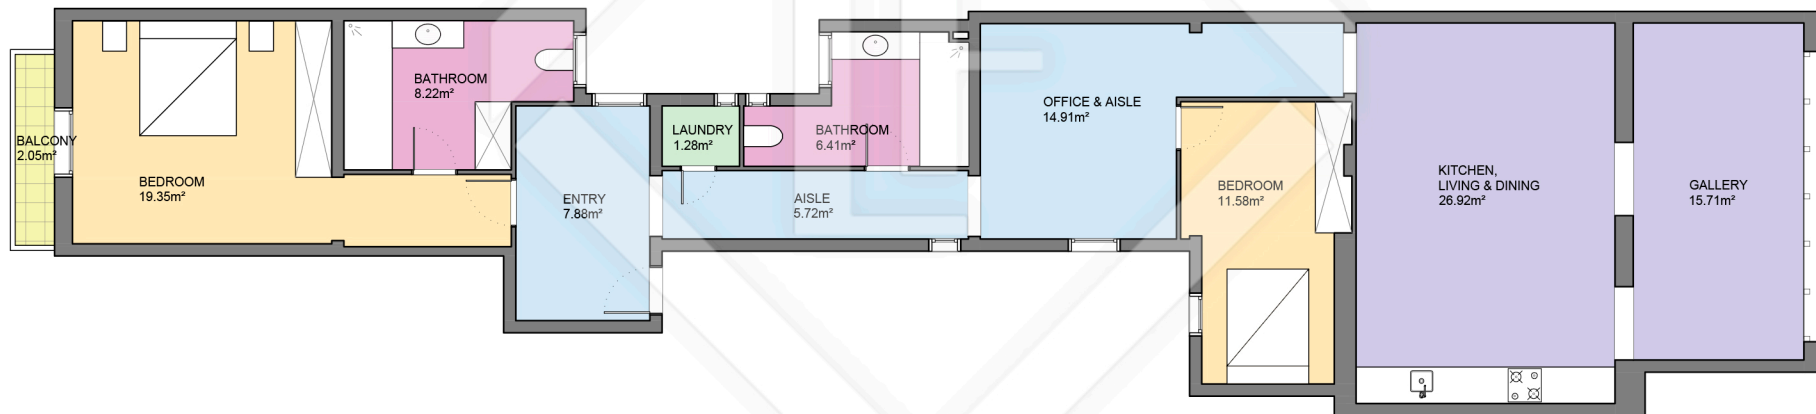

BCN36142

LUCAS FOX
INTERNATIONAL PROPERTIES

Scale in metres. Indicative only. Dimensions are approximate. All information contained here is gathered from sources we believe to be reliable. However we cannot guarantee its accuracy and interested persons should rely on their own enquiries.

Measurements FLOOR	
Built surface	140.27m ²
Useful surface	118.00m ²
Exterior surface	2.05m ²